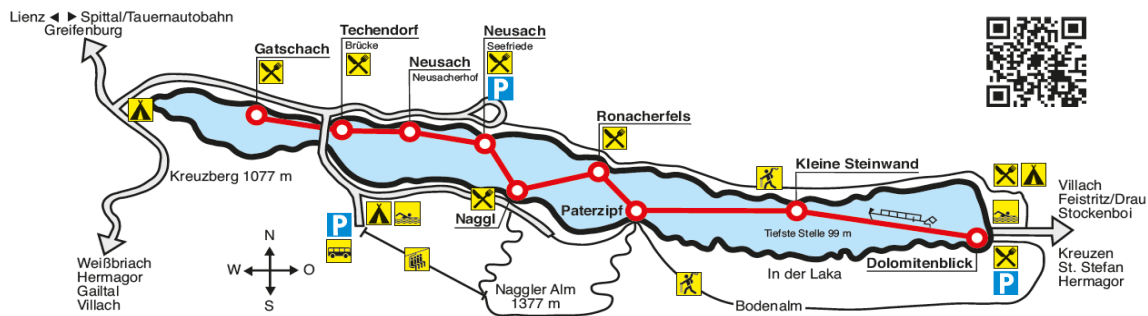

Cruising on Lake Weissensee is pleasure pure, ideal for relaxation and a nature adventure for guests of all ages and the entire family!

Own boat for groups- Surprise your guests with a round trip on Lake Weissensee.

Subject to timetable changes.

low season

line A: runs from 10.05. to 03.07.
line A1: runs from 09.05. to 03.07.
plus 01.05., 02.05. and 03.05.

	A	A1	A
Gatschach			
Techendorf	10:05	12:35	15:20
Neusach	10:10	12:40	15:25
Seefriede	10:15	12:45	15:30
Naggl	10:20	12:50	15:35
Ronacherfels	10:30	13:00	15:45
Paterzipf	10:35	13:05	15:50
Steinwand	10:50	13:20	16:05
Dolomitenblick	11:05	13:35	16:20
Dolomitenblick	11:15	13:45	16:30
Steinwand	11:25	14:00	16:45
Paterzipf	11:40	14:15	17:00
Ronacherfels	11:45	14:20	17:05
Naggl	11:55	14:30	17:15
Seefriede	12:00	14:35	17:20
Neusach	12:05	14:40	17:25
Techendorf	12:10	14:45	17:30
Gatschach			17:45

main season

line B: runs from 04.07. to 30.08.
line C: runs from 04.07. to 30.08. only on days
with even number (e.g. 04.07., 06.07., 08.07. etc.)

B	C	B	C	B	C
09:10					
09:40	10:25	12:20	13:10	14:55	15:40
09:45	10:35	12:25	13:20	15:00	15:50
09:50	10:40	12:30	13:25	15:05	15:55
09:55	10:45	12:35	13:30	15:10	16:00
10:05	10:55	12:45	13:40	15:20	16:10
10:10	11:00	12:50	13:45	15:25	16:15
10:25	11:10	13:00	13:55	15:40	16:25
10:40	11:25	13:15	14:10	15:55	16:40
10:50					
10:50	11:40	13:25	14:25	16:05	16:55
11:00	11:55	13:40	14:40	16:20	17:10
11:15	12:05	13:55	14:50	16:35	17:20
11:20	12:10	14:00	14:55	16:40	17:25
11:30	12:20	14:10	15:05	16:50	17:35
11:35	12:25	14:15	15:10	16:55	17:40
11:40	12:30	14:20	15:15	17:00	17:45
11:45	12:40	14:25	15:25	17:05	17:55
17:20					

off season

line A: runs from 31.08. to 04.10.
line A1: runs from 31.08. to 18.10

A	A1	A
10:05		
10:05	12:35	15:20
10:10	12:40	15:25
10:15	12:45	15:30
10:20	12:50	15:35
10:30	13:00	15:45
10:35	13:05	15:50
10:50	13:20	16:05
11:05	13:35	16:20
11:15		
11:15	13:45	16:30
11:25	14:00	16:45
11:40	14:15	17:00
11:45	14:20	17:05
11:55	14:30	17:15
12:00	14:35	17:20
12:05	14:40	17:25
12:10	14:45	17:30
17:45